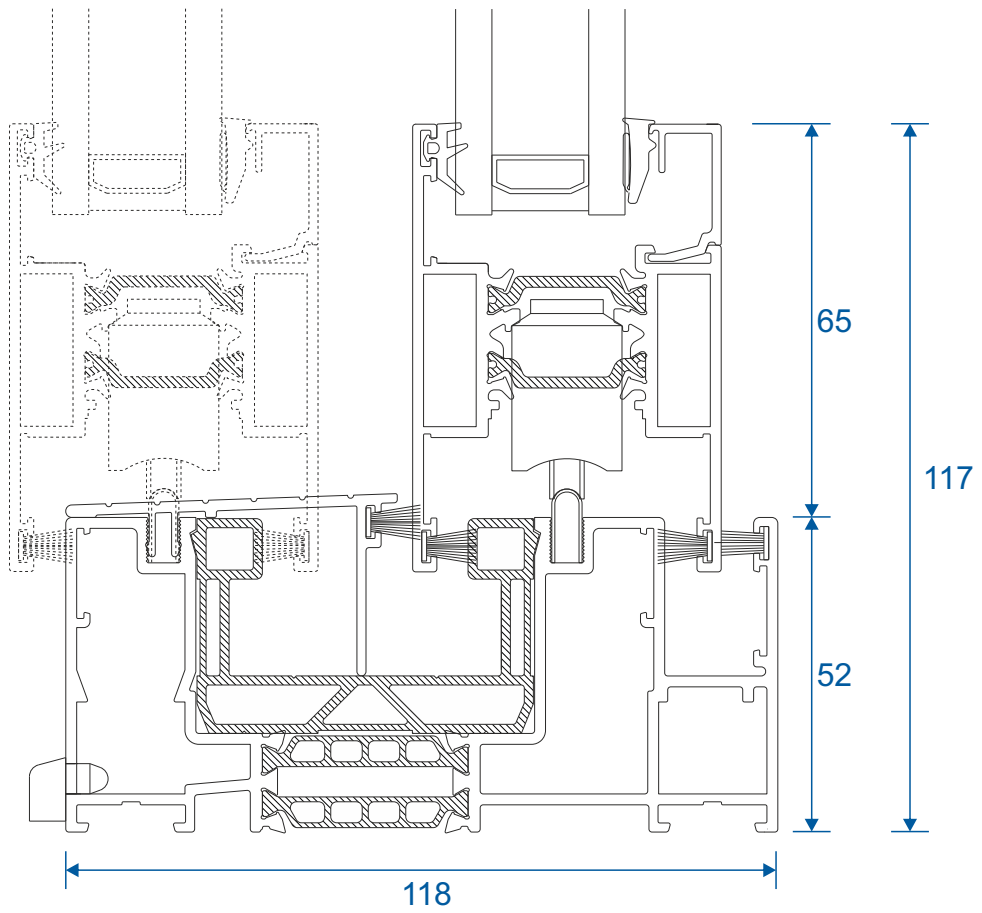

Two Track

Threshold