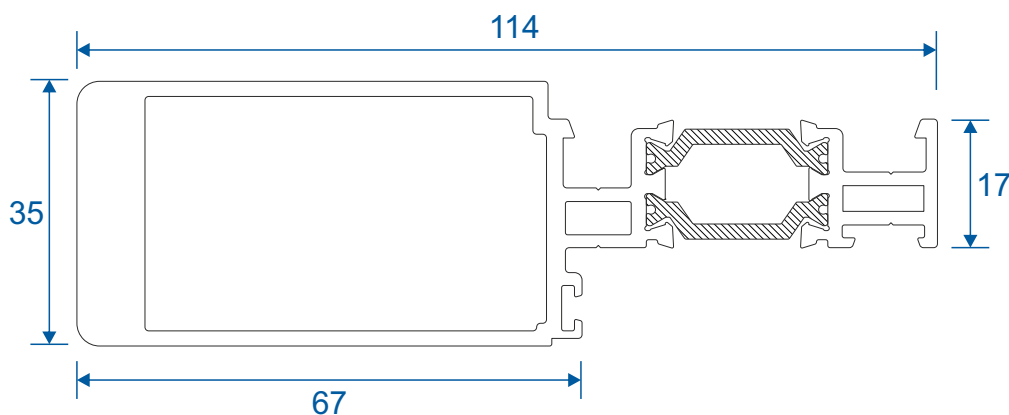

VG539 - Slim Reinforced External Interlock