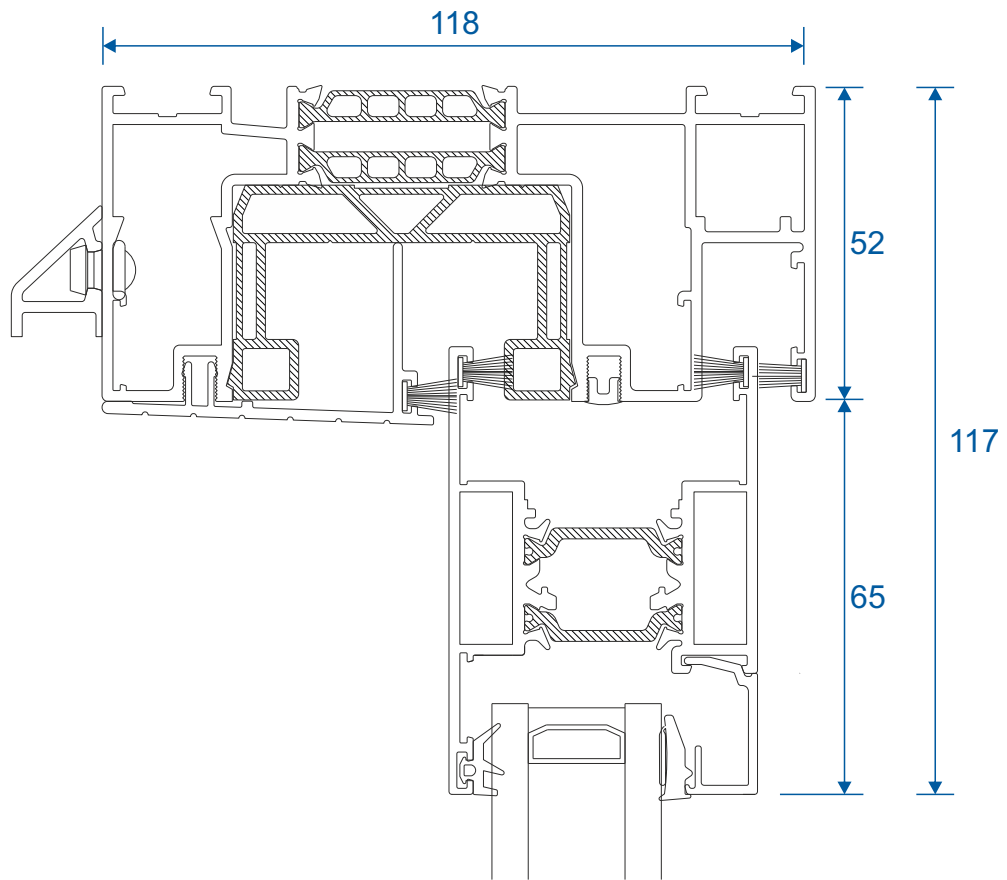

Two Track

Head