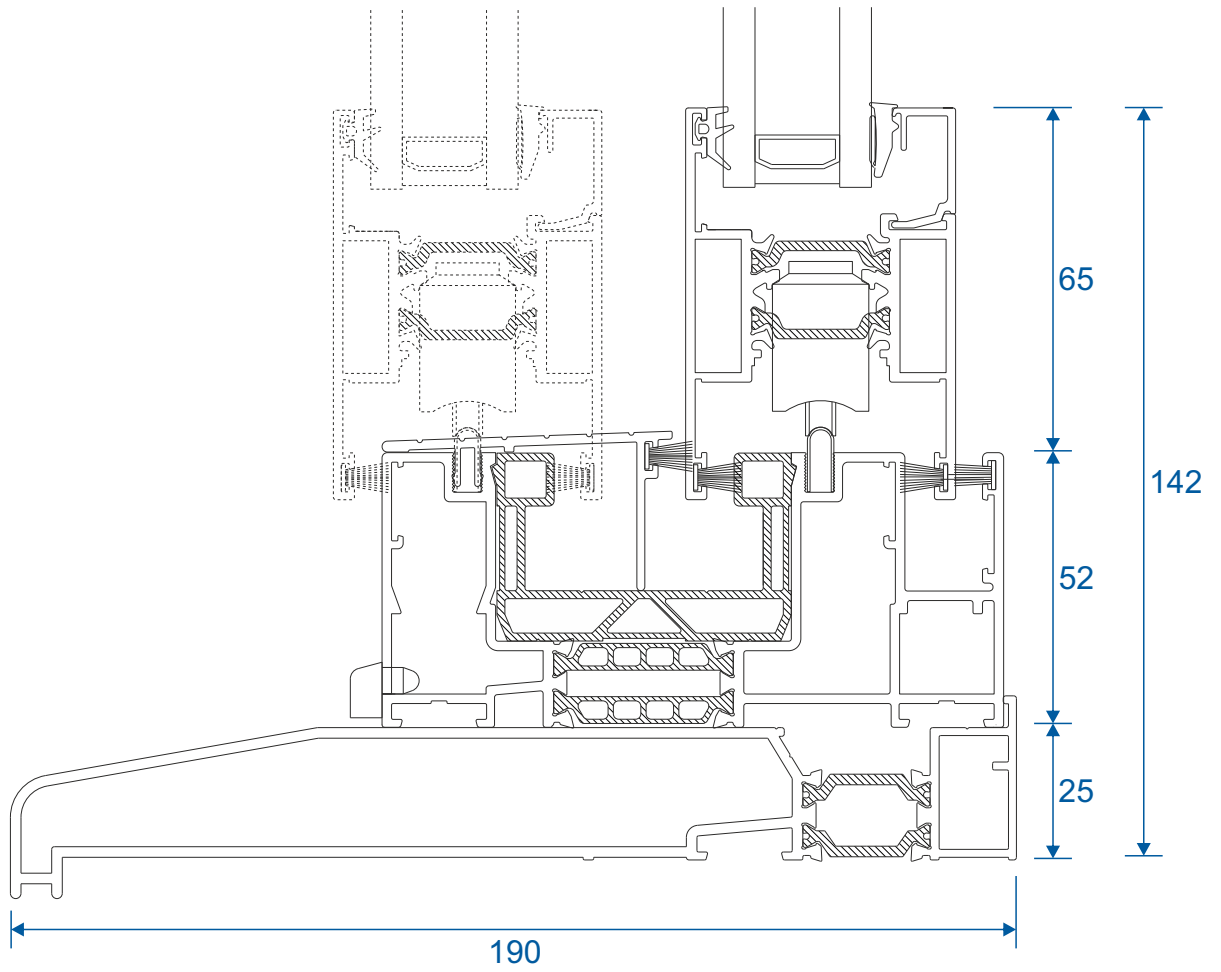

Two Track

Threshold With Cill