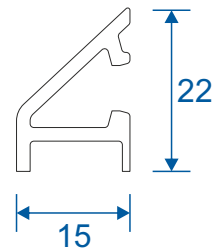

VL72 - Weather Drip