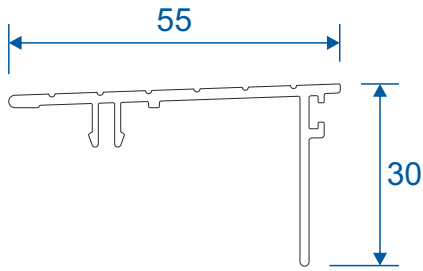

Cover Plates

VG514 - Two Track Cover